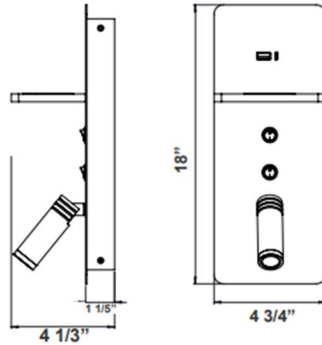

Vertical Bedside Reading Lamps with Backlight

A.

18"(W) x 4 3/4"(H) x 4 1/3"(D)

B.

18"(W) x 4 3/4"(H) x 4 1/3"(D)

Wattage

30W
Light: 10W
USB: 20W

Voltage Input

120V AC 50/60Hz

Efficacy

50 LPW

Finish

Die-cast Aluminum Powder-Coated
White / Black

Color Temperatures

3000K

Features

Catalog No.	Fig.
BRL-SV-WH	A.
BRL-SV-BK	B.