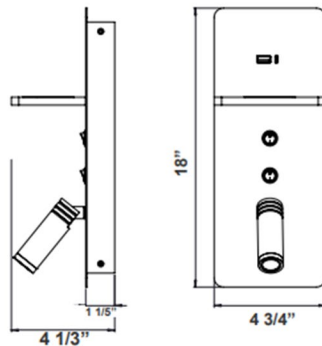

Vertical Bedside Reading Lamps with Backlight

A.

18"(W) x 4 3/4"(H) x 4 1/3"(D)

B.

18"(W) x 4 3/4"(H) x 4 1/3"(D)

Wattage

30W
Light: 10W
USB: 20W

Voltage Input

120V AC 50/60Hz

Efficacy

50 LPW

Finish

Die-cast Aluminum Powder-Coated
White / Black

Color Temperatures

3000K

Features

Catalog No.	Fig.
BRL-SV-WH	A.
BRL-SV-BK	B.